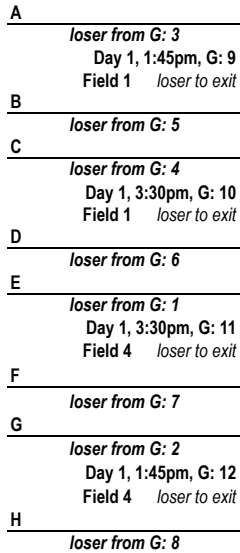

Loser's Bracket

Field Permits Day 1
Field 1: 8:30am – 7:00pm
Field 4: 8:30am – 7:00pm
Field 5: 8:30am – 12:00pm

Field Permits Day 2
Field 1: 8:30am – 7:00pm
Field 4: 8:30am – 5:30pm
Field 5: 8:30am – 12:00pm

Bracket Summary

12 teams Two days Three fields and two fields 90-minute games
105-minute (1-hour 45-minute) game intervals: no new inning to start after 90-minutes from posted start time

Day 1:		8:30am to 7pm				
8:30-10:15am	10:15am-12pm	12-1:45pm	1:45-3:30pm	3:30-5:15pm	5:15-7pm	
Games 1, 2 & 4	Games 3, 5 & 8	Games 6 & 7	Games 9 & 12	Games 10 & 11	Game 13 & 14	
6 umpires	6 umpires	4 umpires	4 umpires	4 umpires	4 umpires	

Day 2:		8:30am to 6:00pm (or 7:30pm, if needed)					
8:30-10:15am	10:15am-12pm	12-1:45pm	1:45-2:15pm	2:15-4:00pm	4:00- 5:45pm	5:45-7:15pm	
Games 15 & 16	Games 17 & 18	Games 19 & 20	break	Game 21	Game 22	Game 23 (if needed)	
4 umpires	4 umpires	4 umpires		2 umpires	2 umpires	2 umpires	