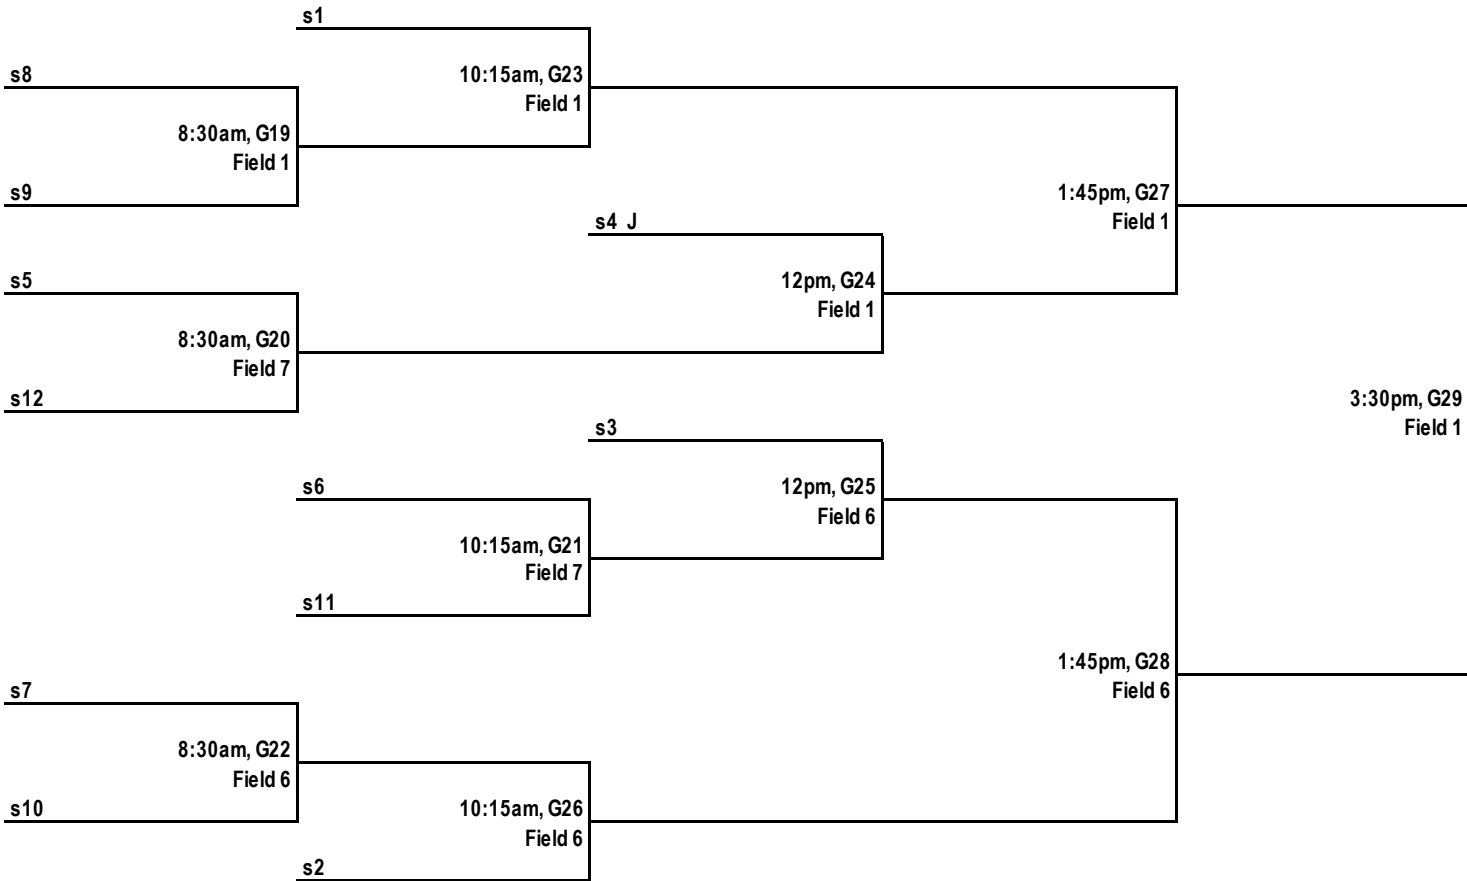

2018 PPWSL End-of-Season Tournament

rev. 8/23/18

Celebrating Women's Softball in Prospect Park since 1981

ppwsl.org

Day One: Round Robin

*ranking based on 2018 finish

Saturday	8:30am Winner	10:15am Winner	12pm Winner	1:45pm Winner	3:30pm Winner	5:15pm Winner
Field 1	A2: Jaguars G1 at A1: Flamingos	A4: Phoenix G4 at A3: Thunder	A3: Thunder G7 at A1: Flamingos	A4: Phoenix G10 at A2: Jaguars	A4: Phoenix G13 at A1: Flamingos	A3: Thunder G16 at A2: Jaguars
Field 6	B2: Diamonds G2 at B1: Titans	B4: Beavers G5 at B3: Bombers	B3: Bombers G8 at B1: Titans	B4: Beavers G11 at B2: Diamonds	B4: Beavers G14 at B1: Titans	B3: Bombers G17 at B2: Diamonds
Field 7	C2: Las Fuertes G3 at C1: Backlash	C4: Rebels G6 at C3: Crescendo	C3: Crescendo G9 at C1: Backlash	C4: Rebels G12 at C2: Las Fuertes	C4: Rebels G15 at C1: Backlash	C3: Crescendo G18 at C2: Las Fuertes

Regular

Season

Finish	Team	Scoring for Day One W = 2 pts, T=1 pt, L = 0 pts				Day Two Seed				
		Game 1	Game 2	Game 3	Total					
1	A1: Flamingos	_____	+	_____	+	_____	=	_____	=	s
2	B1: Titans	_____	+	_____	+	_____	=	_____	=	s
3	C1: Backlash	_____	+	_____	+	_____	=	_____	=	s
4	C2: Las Fuertes	_____	+	_____	+	_____	=	_____	=	s
5	B2: Diamonds	_____	+	_____	+	_____	=	_____	=	s
6	A2: Jaguars	_____	+	_____	+	_____	=	_____	=	s
7	A3: Thunder	_____	+	_____	+	_____	=	_____	=	s
8	B3: Bombers	_____	+	_____	+	_____	=	_____	=	s
9	C3: Crescendo	_____	+	_____	+	_____	=	_____	=	s
10	C4: Rebels	_____	+	_____	+	_____	=	_____	=	s
11	B4: Beavers	_____	+	_____	+	_____	=	_____	=	s
12	A4: Phoenix	_____	+	_____	+	_____	=	_____	=	s

ppwsl.org

Day Two: Single Elimination **ranking based on finish in Round Robin portion on Day One
Sunday

Field Permits Day Two

Field 1: 8:30am – 7:00pm

Field 6: 8:30am – 5:30pm

Field 7: 8:30am – 12:00pm

2018 Tournament Champion